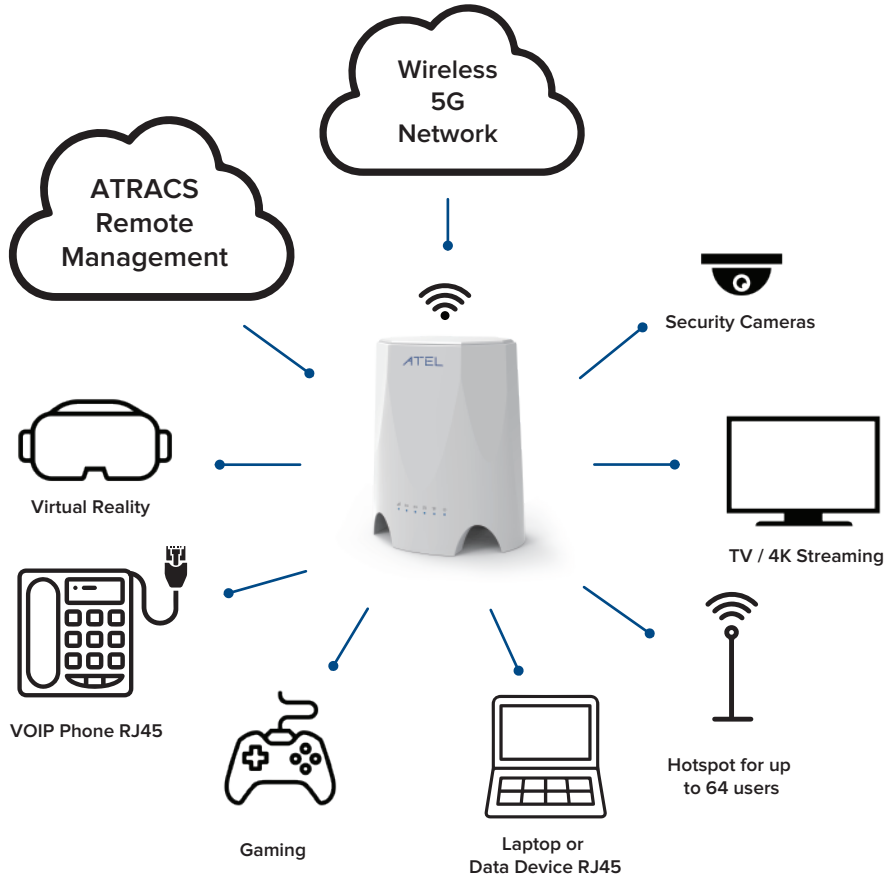

The WB550 DESCRIPTION

5G Indoor CPE

WB550 Apex by ATEL Up to 4.67Gbps DL

REMOTE MANAGEMENT SOFTWARE SUPPORT

- Dashboard overview ✓
- Network status ✓
- Device configuration ✓
- Group management ✓
- Critical status alert ✓
- Multiple layer account control ✓

Built from the ground up from the mouth of the customer!

ATRACS was designed using the “Best of Breed” concept for the most utilized features in a remote management software solution.

SaaS platform provides easy access from any laptop with all the security of AWS Cloud services to ATEL devices for 24/7 remote management and monitoring.

Supporting up to 25 users (Admin, Manager, and Viewers) with unlimited devices.

For support information: support@atel-usa.com

Visit our website: www.atel-usa.com

Specifications are subject to change. Some services may not be available. Please contact your SIM provider for more details. © 2024 Asiatelco Technologies, Inc. All rights reserved. The ATEL name and logo are trademarks of Asiatelco Technologies, Inc.